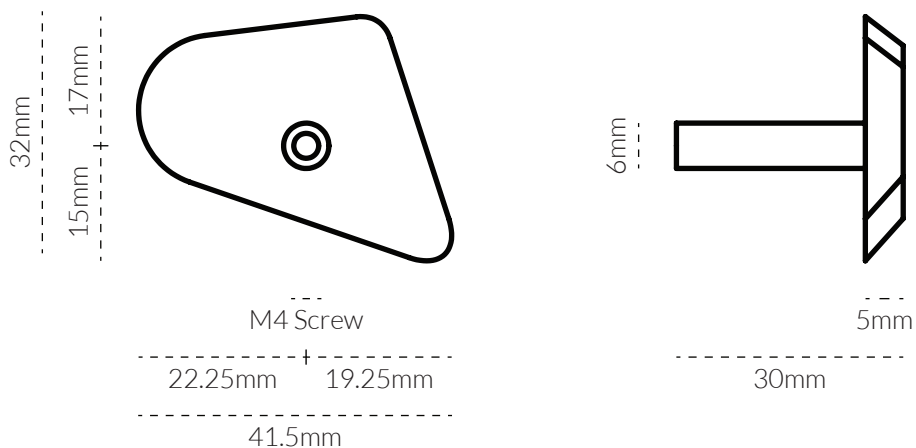

OUTLINE C KNOB

TECH SPEC

SPECIFICATIONS

FINISH	SKU	FIXINGS ALSO INCLUDED
 Tumbled Brass  Tumbled Nickel	4066-TB 4066-AB	<ul style="list-style-type: none"> - 1x M4 * 25mm Screw - 1x M4 * 40mm Screw - 1x M4 Spring Washer 